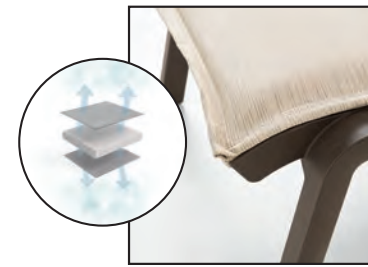

Built in padded textilene sling, breathes easily and dries fast.
Assise en textilène matelassé intégré assurant une aération et un séchage optimal.
Fabricado con un cojin confortable permite que se seque rapidamente debido a su composicion.