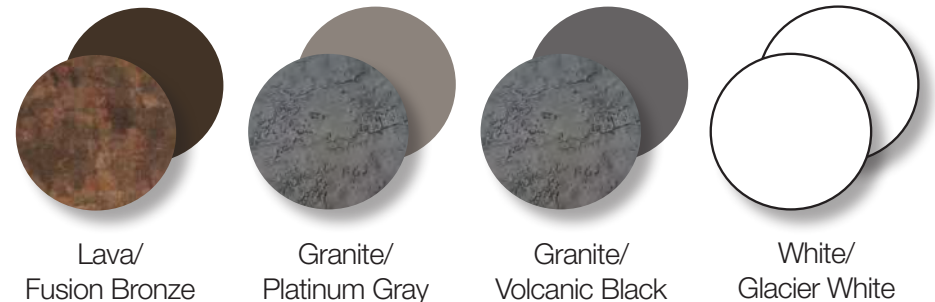

- > Umbrella hole 1^{3/4}" practical and discreet
- > Trou de parasol Ø45 mm : pratique et discret
- > Agujero para sombrilla Ø45 mm: práctico y discreto