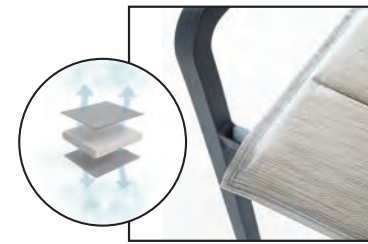

Built in padded textile sling, breathes easily and dries fast.
Assise en textile matelassé intégré assurant une aération et un séchage optimal. Fabricado con un cojín confortable permite que se seque rápidamente debido a su composición.