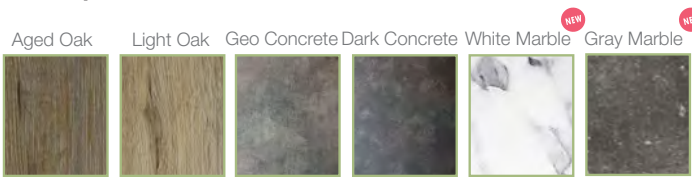

Exterior Tabletops, Bases and Tables

Exterior VanGuard Tops

Size	Aged Oak	Light Oak	Geo Concrete	Dark Concrete	White Marble	Gray Marble
24 x 32	US 24D 742	US 24D 741	US 24D 743	US 24D 744	US 24D 745	US 24D 791
32 x 32	US 32D 742	US 32D 741	US 32D 743	US 32D 744	US 32D 745	US 32D 791
36 x 36	US 36D 742	US 36D 741	US 36D 743	US 36D 744	US 36D 745	US 36D 791
48 x 32	US 48D 742	US 48D 741	US 48D 743	US 48D 744	US 48D 745	US 48D 791