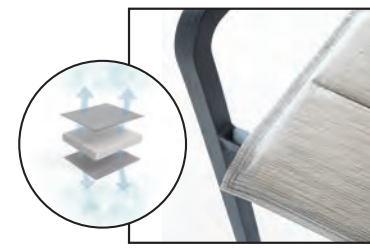

Built in padded textilene sling, breathes easily and dries fast.
Assise en textilène matelassé intégré assurant une aération et un séchage optimal.
Fabricado con un cojín confortable permite que se seque rápidamente debido a su composición.