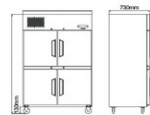

D1.5L4C DT1.5L4FC