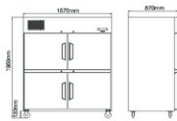

D1.5L4C DT1.5L4FC